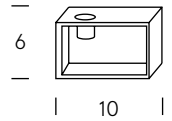

FINESTVP

Ferro | Hierro | Iron
Canelobre | Candelabro | Candleholder
1 Unitat | Unidad | Unit
ø: 2,2cm