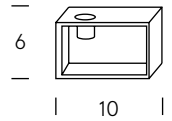

FINESTVP

Ferro | Hierro | Iron
Canelobre | Candelabro | Candleholder
1 Unitat | Unidad | Unit
ø: 2,2cm